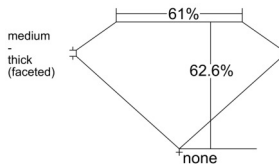

GIA®

FACSIMILE

GIA REPORT 7531291890

Verify this report at GIA.edu

GIA NATURAL DIAMOND DOSSIER®

September 03, 2025
GIA Report Number 7531291890
Shape and Cutting Style ..... Pear Brilliant
Measurements ..... 7.26 x 4.35 x 2.72 mm

GRADING RESULTS

Carat Weight ..... 0.50 carat
Color Grade ..... D
Clarity Grade VS2

ADDITIONAL GRADING INFORMATION

Polish ..... Excellent
Symmetry ..... Excellent
Fluorescence ..... None
Clarity Characteristics ..... Crystal, Cloud
Inscription(s): GIA 7531291890

PROPORTIONS

Profile not to actual proportions

GRADING SCALES

GIA COLOR SCALE		GIA CLARITY SCALE			
COLORLESS	D	VERY VERY SLIGHTLY INCLUDED	FLAWLESS		
	E		INTERNALLY FLAWLESS		
	F	VERY SLIGHTLY INCLUDED	VVS₁		
	G		VVS₂		
	H		VS₁		
	NEAR COLORLESS	I	SLIGHTLY INCLUDED	VS₂	
		J		SI₁	
		FAINT	K	INCLUDED	SI₂
			L		I₁
			M		I₂
VERT LIGHT	N	INCLUDED	I₃		
	O				
	P				
	Q				
	R				
LIGHT	S				
	T				
	U				
	V				
	W				
	X				
	Y				
	Z