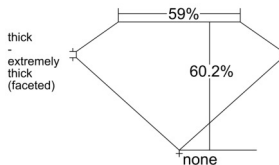

GIA®

FACSIMILE

GIA REPORT 7531324649

Verify this report at GIA.edu

GIA NATURAL DIAMOND DOSSIER®

September 06, 2025
GIA Report Number 7531324649
Shape and Cutting Style ..... Heart Brilliant
Measurements ..... 5.54 x 6.41 x 3.86 mm

GRADING RESULTS

Carat Weight ..... 0.80 carat
Color Grade ..... F
Clarity Grade VS1

ADDITIONAL GRADING INFORMATION

Polish ..... Excellent
Symmetry ..... Very Good
Fluorescence ..... Faint
Clarity Characteristics..... Crystal, Pinpoint
Inscription(s): GIA 7531324649

PROPORTIONS

Profile not to actual proportions

GRADING SCALES

GIA COLOR SCALE		GIA CLARITY SCALE			
COLORLESS	D	VERY VERY SLIGHTLY INCLUDED	FLAWLESS		
	E		INTERNALLY FLAWLESS		
	F		VVS₁		
	G		VVS₂		
	NEAR COLORLESS		H	VERY SLIGHTLY INCLUDED	VS₁
			I		VS₂
			J		SI₁
	FAINT		K	SLIGHTLY INCLUDED	SI₂
			L		I₁
			M		I₂
N		I₃			
VERT LIGHT	O	INCLUDED			
	P				
	Q				
	R				
	S				
	T				
LIGHT	U				
	V				
	W				
	X				
Y					
Z