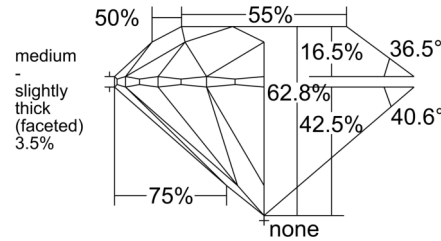

GIA NATURAL DIAMOND GRADING REPORT

November 26, 2025

GIA Report Number ..... 7531361543

Shape and Cutting Style ..... Round Brilliant

Measurements ..... 6.13 - 6.16 x 3.86 mm

GRADING RESULTS

Carat Weight ..... 0.90 carat

**Comments:** Clouds, pinpoints and surface graining are not shown.

PROPORTIONS

Profile to actual proportions

CLARITY CHARACTERISTICS

KEY TO SYMBOLS\*

- Crystal
- ~ Feather
- \\ Needle

\* Red symbols denote internal characteristics (inclusions). Green or black symbols denote external characteristics (blemishes). Diagram is an approximate representation of the diamond, and symbols shown indicate type, position, and approximate size of clarity characteristics. All clarity characteristics may not be shown. Details of finish are not shown.