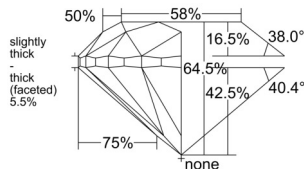

GIA®

FACSIMILE

GIA REPORT

7531366698

Verify this report at GIA.edu

GIA NATURAL DIAMOND DOSSIER®

September 10, 2025
GIA Report Number 7531366698
Shape and Cutting Style ..... Round Brilliant
Measurements ..... 4.89 - 4.95 x 3.17 mm

GRADING RESULTS

Carat Weight ..... 0.50 carat
Color Grade ..... H
Clarity Grade VS1
Cut Grade ..... Very Good

ADDITIONAL GRADING INFORMATION

Polish ..... Excellent
Symmetry ..... Very Good
Fluorescence ..... None
Clarity Characteristics ..... Feather, Cloud
Inscription(s): GIA 7531366698

PROPORTIONS

Profile to actual proportions