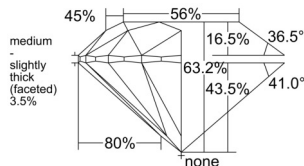

GIA®

FACSIMILE

GIA REPORT 7531387536

Verify this report at GIA.edu

GIA NATURAL DIAMOND DOSSIER®

September 12, 2025
GIA Report Number 7531387536
Shape and Cutting Style ..... Round Brilliant
Measurements ..... 5.11 - 5.15 x 3.24 mm

GRADING RESULTS

Carat Weight ..... 0.53 carat
Color Grade ..... E
Clarity Grade VS2
Cut Grade ..... Excellent

ADDITIONAL GRADING INFORMATION

Polish ..... Excellent
Symmetry ..... Excellent
Fluorescence ..... None
Clarity Characteristics ..... Cloud, Crystal
Inscription(s): GIA 7531387536

PROPORTIONS

GRADING SCALES

GIA COLOR SCALE	GIA CLARITY SCALE	GIA CUT SCALE			
COLORLESS	VERY VERY SLIGHTLY INCLUDED	EXCELLENT			
			FLAWLESS		
			INTERNALLY FLAWLESS		
			VVS₁		
			VVS₂		
NEAR COLORLESS	VERY SLIGHTLY INCLUDED	VERY GOOD			
			VS₁		
			VS₂		
			SI₁		
			SI₂		
FANT	SLIGHTLY INCLUDED	GOOD			
			I₁		
			I₂		
			I₃		
			VERY LIGHT	INCLUDED	FAIR
LIGHT		POOR