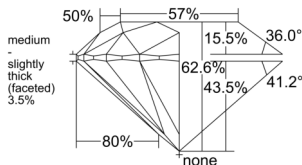

GIA®

FACSIMILE

GIA REPORT 7531403141

Verify this report at GIA.edu

GIA NATURAL DIAMOND DOSSIER®

September 13, 2025
GIA Report Number 7531403141
Shape and Cutting Style ..... Round Brilliant
Measurements ..... 4.78 - 4.81 x 3.00 mm

GRADING RESULTS

Carat Weight ..... 0.42 carat
Color Grade ..... E
Clarity Grade VVS2
Cut Grade ..... Excellent

ADDITIONAL GRADING INFORMATION

Polish ..... Excellent
Symmetry ..... Excellent
Fluorescence ..... None
Clarity Characteristics ..... Cloud, Pinpoint
Inscription(s): GIA 7531403141

PROPORTIONS

GRADING SCALES

GIA COLOR SCALE

COLORLESS	D
	E
	F
	G
	H
	I
NEAR COLORLESS	J
	K
	L
FAIN	M
	N
	O
	P
VERY LIGHT	Q
	R
	S
	T
	U
	V
	W
	X
	Y
LIGHT	Z

GIA CLARITY SCALE

VERY VERY SLIGHTLY INCLUDED	FLAWLESS
	INTERNALLY FLAWLESS
VERY SLIGHTLY INCLUDED	VVS₁
	VVS₂
SLIGHTLY INCLUDED	VS₁
	VS₂
INCLUDED	SI₁
	SI₂
	I₁
	I₂
	I₃

GIA CUT SCALE

EXCELLENT
VERY GOOD
GOOD
FAIR
POOR