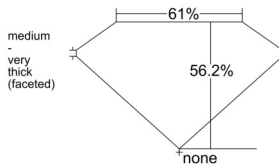

GIA®

FACSIMILE

GIA REPORT 7531425682

Verify this report at GIA.edu

GIA NATURAL DIAMOND DOSSIER®

September 13, 2025
GIA Report Number 7531425682
Shape and Cutting Style ..... Heart Brilliant
Measurements ..... 5.19 x 6.10 x 3.43 mm

GRADING RESULTS

Carat Weight ..... 0.62 carat
Color Grade ..... F
Clarity Grade VS2

ADDITIONAL GRADING INFORMATION

Polish ..... Excellent
Symmetry ..... Excellent
Fluorescence ..... Faint
Clarity Characteristics ..... Crystal, Cloud, Needle
Inscription(s): GIA 7531425682

PROPORTIONS

Profile not to actual proportions

GRADING SCALES

GIA COLOR SCALE		GIA CLARITY SCALE	
COLORLESS	D	VERY VERY SLIGHTLY INCLUDED	FLAWLESS
	E		INTERNALLY FLAWLESS
	F		VVS₁
	G		VVS₂
	H		VS₁
	I		VS₂
	J		SI₁
	K		SI₂
	L		I₁
	M		I₂
NEAR COLORLESS	N	SLIGHTLY INCLUDED	I₃
	O		
	P		
	Q		
FAINT	R		
	S		
	T		
	U		
VERY LIGHT	V		
	W		
	X		
	Y		
LIGHT	Z