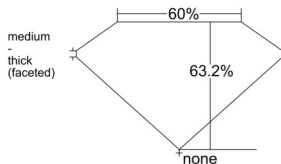

GIA®

FACSIMILE

GIA REPORT 7531472175

Verify this report at GIA.edu

GIA NATURAL DIAMOND DOSSIER®

October 16, 2025
GIA Report Number 7531472175
Shape and Cutting Style ..... Pear Brilliant
Measurements ..... 6.74 x 4.50 x 2.84 mm

GRADING RESULTS

Carat Weight ..... 0.51 carat
Color Grade ..... F
Clarity Grade VS1

ADDITIONAL GRADING INFORMATION

Polish ..... Very Good
Symmetry ..... Very Good
Fluorescence ..... Medium Blue
Clarity Characteristics..... Crystal, Cloud, Needle, Pinpoint
Inscription(s): GIA 7531472175

PROPORTIONS

Profile not to actual proportions

GRADING SCALES

GIA COLOR SCALE		GIA CLARITY SCALE			
COLORLESS	D	VERY VERY SLIGHTLY INCLUDED	FLAWLESS		
	E		INTERNALLY FLAWLESS		
	F	VERY SLIGHTLY INCLUDED	VVS₁		
	G		VVS₂		
	H		VS₁		
	NEAR COLORLESS	I	SLIGHTLY INCLUDED	VS₂	
		J		SI₁	
		FAINT	K	INCLUDED	SI₂
			L		I₁
			M		I₂
VERT LIGHT	N	LIGHT	I₃		
	O				
	P				
	Q				
	R