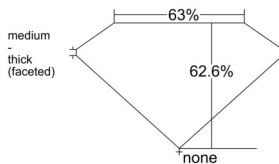

GIA®

FACSIMILE

GIA REPORT 7531474552

Verify this report at GIA.edu

GIA NATURAL DIAMOND DOSSIER®

September 19, 2025
GIA Report Number 7531474552
Shape and Cutting Style ..... Pear Brilliant
Measurements ..... 6.43 x 4.12 x 2.58 mm

GRADING RESULTS

Carat Weight ..... 0.41 carat
Color Grade ..... G
Clarity Grade VS1

ADDITIONAL GRADING INFORMATION

Polish ..... Excellent
Symmetry ..... Very Good
Fluorescence ..... None
Clarity Characteristics..... Crystal, Cloud, Needle, Pinpoint
Inscription(s): GIA 7531474552

PROPORTIONS

Profile not to actual proportions

GRADING SCALES

GIA COLOR SCALE		GIA CLARITY SCALE			
COLORLESS	D	VERY VERY SLIGHTLY INCLUDED	FLAWLESS		
	E		INTERNALLY FLAWLESS		
	F		VVS₁		
	G		VVS₂		
	NEAR COLORLESS		H	VERY SLIGHTLY INCLUDED	VS₁
			I		VS₂
	FAINT		J	SLIGHTLY INCLUDED	SI₁
			K		SI₂
			L		I₁
			M		I₂
N		I₃			
VERT LIGHT		O			
		P			
		Q			
	R				
	S				
	T				
LIGHT	U				
	V				
	W				
	X				
Y					
Z