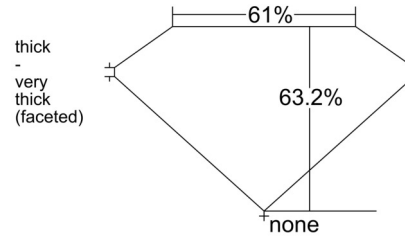

GIA NATURAL DIAMOND GRADING REPORT

September 27, 2025
 GIA Report Number 7531512839
 Shape and Cutting Style Oval Brilliant
 Measurements 8.81 x 6.34 x 4.01 mm

GRADING RESULTS

Carat Weight 1.50 carat
 Color Grade G
 Clarity Grade VS2

ADDITIONAL GRADING INFORMATION

Polish Very Good
 Symmetry Very Good
 Fluorescence Medium Blue

Inscription(s): GIA 7531512839

Comments: Clouds, pinpoints and surface graining are not shown.

PROPORTIONS

Profile not to actual proportions

CLARITY CHARACTERISTICS

KEY TO SYMBOLS*

- Feather
- Crystal
- Needle

* Red symbols denote internal characteristics (inclusions). Green or black symbols denote external characteristics (blemishes). Diagram is an approximate representation of the diamond, and symbols shown indicate type, position, and approximate size of clarity characteristics. All clarity characteristics may not be shown. Details of finish are not shown.