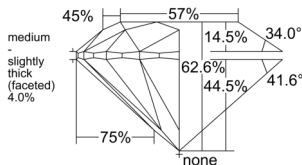

GIA®

FACSIMILE

GIA REPORT 7531523378

Verify this report at GIA.edu

GIA NATURAL DIAMOND DOSSIER®

September 24, 2025
GIA Report Number 7531523378
Shape and Cutting Style ..... Round Brilliant
Measurements ..... 5.35 - 5.38 x 3.36 mm

GRADING RESULTS

Carat Weight ..... 0.59 carat
Color Grade ..... G
Clarity Grade VS1
Cut Grade ..... Excellent

ADDITIONAL GRADING INFORMATION

Polish ..... Excellent
Symmetry ..... Excellent
Fluorescence ..... Faint
Clarity Characteristics..... Crystal, Pinpoint
Inscription(s): GIA 7531523378

PROPORTIONS

Profile to actual proportions