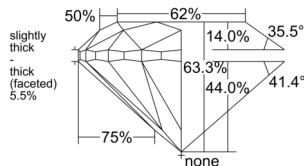

GIA®

FACSIMILE

GIA REPORT 7531539708

Verify this report at GIA.edu

GIA NATURAL DIAMOND DOSSIER®

October 10, 2025
GIA Report Number 7531539708
Shape and Cutting Style ..... Round Brilliant
Measurements ..... 5.50 - 5.57 x 3.51 mm

GRADING RESULTS

Carat Weight ..... 0.70 carat
Color Grade ..... G
Clarity Grade S11
Cut Grade ..... Very Good

ADDITIONAL GRADING INFORMATION

Polish ..... Excellent
Symmetry ..... Very Good
Fluorescence ..... None
Clarity Characteristics..... Cloud, Crystal, Knot
Inspection(s): GIA 7531539708

PROPORTIONS

Profile to actual proportions