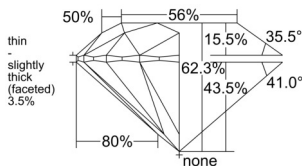

GIA®

FACSIMILE

GIA REPORT 7531557878

Verify this report at GIA.edu

GIA NATURAL DIAMOND DOSSIER®

September 26, 2025
GIA Report Number 7531557878
Shape and Cutting Style ..... Round Brilliant
Measurements ..... 5.20 - 5.22 x 3.25 mm

GRADING RESULTS

Carat Weight ..... 0.54 carat
Color Grade I
Clarity Grade VS2
Cut Grade ..... Excellent

ADDITIONAL GRADING INFORMATION

Polish ..... Excellent
Symmetry ..... Excellent
Fluorescence ..... None
Clarity Characteristics..... Crystal, Cloud, Feather
Inspection(s): GIA 7531557878

PROPORTIONS

GRADING SCALES

GIA COLOR SCALE	GIA CLARITY SCALE	GIA CUT SCALE	
D	FLAWLESS	EXCELLENT	
E	INTERNALLY FLAWLESS		
F		VVS₁	VERY GOOD
G	VVS₂		
H	VS₁	GOOD	
I	VS₂		
J	SI₁	FAIR	
K	SI₂		
L	I₁	POOR	
M	I₂		
N	I₃		
O			
P			
Q			
R			
S			
T			
U			
V			
W			
X			
Y			
Z