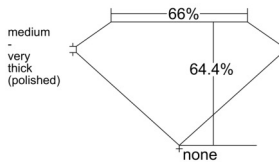

GIA®

FACSIMILE

GIA REPORT 7531582697

Verify this report at GIA.edu

GIA NATURAL DIAMOND DOSSIER®

September 30, 2025
GIA Report Number 7531582697
Shape and Cutting Style ..... Emerald Cut
Measurements ..... 4.86 x 3.33 x 2.15 mm

GRADING RESULTS

Carat Weight ..... 0.34 carat
Color Grade ..... D
Clarity Grade VS1

ADDITIONAL GRADING INFORMATION

Polish ..... Excellent
Symmetry ..... Very Good
Fluorescence ..... Medium Blue
Clarity Characteristics ..... Crystal
Inscription(s): GIA 7531582697

PROPORTIONS

Profile not to actual proportions

GRADING SCALES

GIA COLOR SCALE		GIA CLARITY SCALE			
COLORLESS	D	VERY VERY SLIGHTLY INCLUDED	FLAWLESS		
	E		INTERNALLY FLAWLESS		
	F	VERY SLIGHTLY INCLUDED	VVS₁		
	G		VVS₂		
	H		VS₁		
	NEAR COLORLESS	I	SLIGHTLY INCLUDED	VS₂	
		J		SI₁	
		FAINT	K	INCLUDED	SI₂
			L		I₁
			M		I₂
VERT LIGHT	N	LIGHT	I₃		
	O				
	P				
	Q				
	R