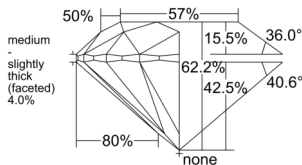

GIA®

FACSIMILE

GIA REPORT

7531586107

Verify this report at GIA.edu

GIA NATURAL DIAMOND DOSSIER®

September 29, 2025
GIA Report Number 7531586107
Shape and Cutting Style ..... Round Brilliant
Measurements ..... 4.42 - 4.45 x 2.76 mm

GRADING RESULTS

Carat Weight ..... 0.33 carat
Color Grade ..... E
Clarity Grade VVS1
Cut Grade ..... Excellent

ADDITIONAL GRADING INFORMATION

Polish ..... Excellent
Symmetry ..... Excellent
Fluorescence ..... None
Clarity Characteristics ..... Pinpoint
Inscription(s): GIA 7531586107

PROPORTIONS

Profile to actual proportions