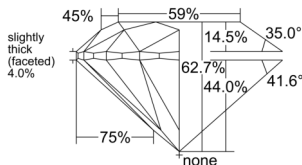

GIA®

FACSIMILE

GIA NATURAL DIAMOND DOSSIER®

October 08, 2025
GIA Report Number 7531662936
Shape and Cutting Style ..... Round Brilliant
Measurements ..... 5.34 - 5.38 x 3.36 mm

GRADING RESULTS

Carat Weight ..... 0.60 carat
Color Grade ..... J
Clarity Grade VS2
Cut Grade ..... Excellent

ADDITIONAL GRADING INFORMATION

Polish ..... Excellent
Symmetry ..... Excellent
Fluorescence ..... None
Clarity Characteristics ..... Crystal, Cloud
Inscription(s): GIA 7531662936

GIA REPORT 7531662936

Verify this report at GIA.edu

PROPORTIONS

Profile to actual proportions