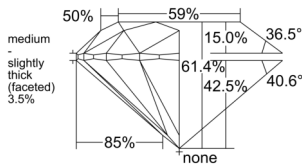

GIA®

FACSIMILE

GIA REPORT

7531667402

Verify this report at GIA.edu

GIA NATURAL DIAMOND DOSSIER®

October 09, 2025
GIA Report Number 7531667402
Shape and Cutting Style ..... Round Brilliant
Measurements ..... 5.04 - 5.10 x 3.11 mm

GRADING RESULTS

Carat Weight ..... 0.50 carat
Color Grade ..... F
Clarity Grade VS2
Cut Grade ..... Excellent

ADDITIONAL GRADING INFORMATION

Polish ..... Excellent
Symmetry ..... Very Good
Fluorescence ..... None
Clarity Characteristics ..... Feather, Cloud
Inscription(s): GIA 7531667402

PROPORTIONS

Profile to actual proportions

GRADING SCALES

GIA COLOR SCALE

COLORLESS	D
	E
	F
	G
	H
	I
	J
NEAR COLORLESS	K
	L
Faint	M
	N
	O
	P
	Q
	R
	S
	T
	U
	V
	W
	X
	Y
Light	Z

GIA CLARITY SCALE

FLAWLESS	INTERNAL FLAWLESS	
		FLAWLESS
VERY VERY SLIGHTLY INCLUDED	VVS₁	
	VVS₂	
VERY SLIGHTLY INCLUDED	VS₁	
	VS₂	
SLIGHTLY INCLUDED	SI₁	
	SI₂	
INCLUDED	I₁	
	I₂	
	I₃	

GIA CUT SCALE

EXCELLENT
VERY GOOD
GOOD
FAIR
POOR