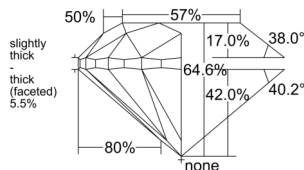

GIA®

FACSIMILE

GIA REPORT 7531677901

Verify this report at GIA.edu

GIA NATURAL DIAMOND DOSSIER®

October 09, 2025
GIA Report Number 7531677901
Shape and Cutting Style ..... Round Brilliant
Measurements ..... 4.91 - 4.94 x 3.18 mm

GRADING RESULTS

Carat Weight ..... 0.50 carat
Color Grade ..... G
Clarity Grade VS1
Cut Grade ..... Very Good

ADDITIONAL GRADING INFORMATION

Polish ..... Excellent
Symmetry ..... Excellent
Fluorescence ..... None
Clarity Characteristics..... Cloud, Crystal, Pinpoint
Inscription(s): GIA 7531677901

PROPORTIONS

Profile to actual proportions

GRADING SCALES

GIA COLOR SCALE

COLOURLESS	D
	E
	F
	G
	H
	I
	J
NEAR COLOURLESS	K
	L
Faint	M
	N
	O
	P
Very Light	Q
	R
	S
	T
	U
	V
Light	W
	X
	Y
	Z

GIA CLARITY SCALE

FLAWLESS	VERY VERY SLIGHTLY INCLUDED	VVS₁	VERY SLIGHTLY INCLUDED	SI₁	SLIGHTLY INCLUDED	I₁				
							FLAWLESS	VERY SLIGHTLY INCLUDED	SLIGHTLY INCLUDED	I₂
INTERNALLY FLAWLESS	VERY SLIGHTLY INCLUDED	VVS₂	VERY SLIGHTLY INCLUDED	VS₁	SLIGHTLY INCLUDED	I₃				
FLAWLESS		VS₂		SI₂						

GIA CUT SCALE

EXCELLENT
VERY GOOD
GOOD
FAIR
POOR