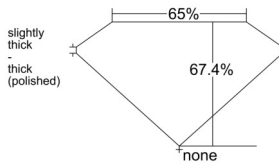

GIA®

FACSIMILE

GIA REPORT 7531686001

Verify this report at GIA.edu

GIA NATURAL DIAMOND DOSSIER®

October 10, 2025
GIA Report Number 7531686001
Shape and Cutting Style ..... Emerald Cut
Measurements ..... 4.97 x 3.67 x 2.47 mm

GRADING RESULTS

Carat Weight ..... 0.44 carat
Color Grade I
Clarity Grade VS2

ADDITIONAL GRADING INFORMATION

Polish ..... Excellent
Symmetry ..... Very Good
Fluorescence ..... None
Clarity Characteristics ..... Crystal, Cloud
Inscription(s): GIA 7531686001

PROPORTIONS

Profile not to actual proportions

GRADING SCALES

GIA COLOR SCALE		GIA CLARITY SCALE			
COLORLESS	D	VERY VERY SLIGHTLY INCLUDED	FLAWLESS		
	E		INTERNALLY FLAWLESS		
	F	VERY SLIGHTLY INCLUDED	VVS₁		
	G		VVS₂		
	H		VS₁		
	NEAR COLORLESS	I	SLIGHTLY INCLUDED	VS₂	
		J		SI₁	
		FAINT	K	INCLUDED	SI₂
			L		I₁
			M		I₂
VERT LIGHT	N	LIGHT	I₃		
	O				
	P				
	Q				
	R