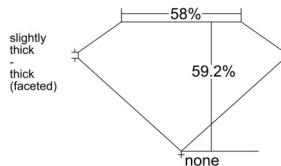

GIA®

FACSIMILE

GIA REPORT

7531688696

Verify this report at GIA.edu

GIA NATURAL DIAMOND DOSSIER®

October 10, 2025
GIA Report Number 7531688696
Shape and Cutting Style ..... Marquise Brilliant
Measurements ..... 8.69 x 4.14 x 2.45 mm

GRADING RESULTS

Carat Weight ..... 0.50 carat
Color Grade ..... D
Clarity Grade VS2

ADDITIONAL GRADING INFORMATION

Polish ..... Excellent
Symmetry ..... Very Good
Fluorescence ..... Faint
Clarity Characteristics ..... Crystal
Inscription(s): GIA 7531688696

PROPORTIONS

Profile not to actual proportions

GRADING SCALES

GIA COLOR SCALE		GIA CLARITY SCALE			
COLORLESS	D	VERY VERY SLIGHTLY INCLUDED	FLAWLESS		
	E		INTERNALLY FLAWLESS		
	F	VERY SLIGHTLY INCLUDED	VVS₁		
	G		VVS₂		
	H		VS₁		
	NEAR COLORLESS	I	SLIGHTLY INCLUDED	VS₂	
		J		SI₁	
		FAINT	K	INCLUDED	SI₂
			L		I₁
			M		I₂
VERT LIGHT	N		INCLUDED	I₃	
	O				
	P				
	Q				
	R				
LIGHT	S				
	T				
	U				
	V				
	W				
	X				
Y					
Z