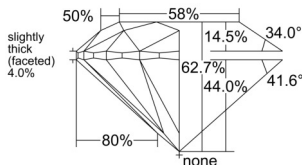

GIA®

FACSIMILE

GIA NATURAL DIAMOND DOSSIER®

October 16, 2025
GIA Report Number 7531743079
Shape and Cutting Style ..... Round Brilliant
Measurements ..... 3.86 - 3.88 x 2.43 mm

GRADING RESULTS

Carat Weight ..... 0.22 carat
Color Grade ..... F
Clarity Grade VS2
Cut Grade ..... Excellent

ADDITIONAL GRADING INFORMATION

Polish ..... Excellent
Symmetry ..... Excellent
Fluorescence ..... None
Clarity Characteristics ..... Cloud, Crystal
Inscription(s): GIA 7531743079

GIA REPORT 7531743079

Verify this report at GIA.edu

PROPORTIONS

Profile to actual proportions