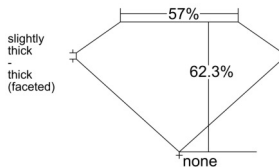

GIA®

FACSIMILE

GIA REPORT 7531768513

Verify this report at GIA.edu

GIA NATURAL DIAMOND DOSSIER®

October 30, 2025
GIA Report Number **7531768513**
Shape and Cutting Style ..... **Pear Brilliant**
Measurements ..... **8.23 x 5.20 x 3.24 mm**

GRADING RESULTS

Carat Weight ..... **0.80 carat**
Color Grade ..... **D**
Clarity Grade **S11**

ADDITIONAL GRADING INFORMATION

Polish ..... **Excellent**
Symmetry ..... **Very Good**
Fluorescence ..... **None**
Clarity Characteristics ..... **Crystal, Knot, Feather**
Inscription(s): **GIA 7531768513**

PROPORTIONS

Profile not to actual proportions

GRADING SCALES

GIA COLOR SCALE		GIA CLARITY SCALE			
COLORLESS	D	VERY VERY SLIGHTLY INCLUDED	FLAWLESS		
	E		INTERNALLY FLAWLESS		
	F	VERY SLIGHTLY INCLUDED	VVS₁		
	G		VVS₂		
	H		VS₁		
	NEAR COLORLESS	I	SLIGHTLY INCLUDED	VS₂	
		J		S1₁	
		FAINT	K	INCLUDED	S1₂
			L		I₁
			M		I₂
VERT LIGHT	N	LIGHT	I₃		
	O				
	P				
	Q				
	R