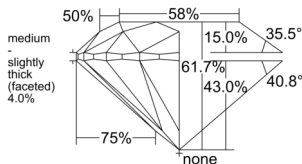

GIA®

FACSIMILE

GIA REPORT 7531789691

Verify this report at GIA.edu

GIA NATURAL DIAMOND DOSSIER®

November 12, 2025
GIA Report Number 7531789691
Shape and Cutting Style ..... Round Brilliant
Measurements ..... 4.28 - 4.29 x 2.64 mm

GRADING RESULTS

Carat Weight ..... 0.30 carat
Color Grade ..... E
Clarity Grade VVS1
Cut Grade ..... Excellent

ADDITIONAL GRADING INFORMATION

Polish ..... Very Good
Symmetry ..... Excellent
Fluorescence ..... None
Clarity Characteristics ..... Pinpoint, Feather
Inscription(s): GIA 7531789691

PROPORTIONS

Profile to actual proportions

GRADING SCALES

GIA COLOR SCALE

COLOREDNESS	D
	E
	F
	G
	H
	I
	J
NEAR COLORLESS	K
	L
Faint	M
	N
	O
	P
Very Light	Q
	R
	S
	T
	U
	V
Light	W
	X
	Y
	Z

GIA CLARITY SCALE

FLAWLESS	INTERNAL FLAWLESS	
		FLAWLESS
VERY VERY SLIGHTLY INCLUDED	VERY SLIGHTLY INCLUDED	
		VVS₁
	VVS₂	
SLIGHTLY INCLUDED	INCLUDED	
		VS₁
	VS₂	
	SI₁	
	SI₂	
	I₁	
	I₂	
	I₃	

GIA CUT SCALE

EXCELLENT	
	VERY GOOD
GOOD	
FAIR	
POOR