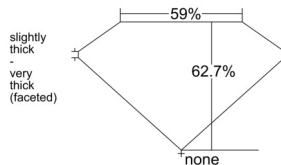

GIA®

FACSIMILE

GIA REPORT

7531794457

Verify this report at GIA.edu

GIA NATURAL DIAMOND DOSSIER®

October 29, 2025
GIA Report Number **7531794457**
Shape and Cutting Style ..... **Marquise Brilliant**
Measurements ..... **8.20 x 4.06 x 2.55 mm**

GRADING RESULTS

Carat Weight ..... **0.50 carat**
Color Grade ..... **D**
Clarity Grade **VVS2**

ADDITIONAL GRADING INFORMATION

Polish ..... **Very Good**
Symmetry ..... **Very Good**
Fluorescence ..... **None**
Clarity Characteristics..... **Pinpoint, Feather, Surface Graining**
Inscription(s): **GIA 7531794457**

PROPORTIONS

Profile not to actual proportions

GRADING SCALES

GIA COLOR SCALE		GIA CLARITY SCALE	
COLORLESS	D	VERY VERY SLIGHTLY INCLUDED	FLAWLESS
	E		INTERNALLY FLAWLESS
	F		VVS₁
	G		VVS₂
	H		VS₁
	I		VS₂
	J		SI₁
	K		SI₂
	L		I₁
	M		I₂
NEAR COLORLESS	N	SLIGHTLY INCLUDED	I₃
	O		
	P		
	Q		
	R		
FAINT	S	INCLUDED	
	T		
	U		
	V		
	W		
	X		
	Y		
VERT LIGHT	Z