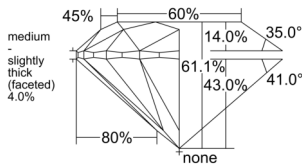

GIA®

FACSIMILE

GIA REPORT 7531834955

Verify this report at GIA.edu

GIA NATURAL DIAMOND DOSSIER®

October 29, 2025
GIA Report Number 7531834955
Shape and Cutting Style ..... Round Brilliant
Measurements ..... 4.04 - 4.07 x 2.48 mm

GRADING RESULTS

Carat Weight ..... 0.25 carat
Color Grade ..... D
Clarity Grade VS2
Cut Grade ..... Excellent

ADDITIONAL GRADING INFORMATION

Polish ..... Excellent
Symmetry ..... Excellent
Fluorescence ..... None
Clarity Characteristics ..... Crystal
Inscription(s): GIA 7531834955

PROPORTIONS

Profile to actual proportions