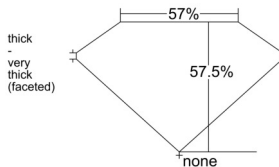

GIA®

FACSIMILE

GIA REPORT 7531855305

Verify this report at GIA.edu

GIA NATURAL DIAMOND DOSSIER®

November 03, 2025
GIA Report Number 7531855305
Shape and Cutting Style ..... Marquise Brilliant
Measurements ..... 10.82 x 4.75 x 2.73 mm

GRADING RESULTS

Carat Weight ..... 0.83 carat
Color Grade I
Clarity Grade VVS1

ADDITIONAL GRADING INFORMATION

Polish ..... Excellent
Symmetry ..... Excellent
Fluorescence ..... Medium Blue
Clarity Characteristics ..... Pinpoint, Feather
Inscription(s): GIA 7531855305

PROPORTIONS

Profile not to actual proportions

GRADING SCALES

GIA COLOR SCALE		GIA CLARITY SCALE			
COLORLESS	D	VERY VERY SLIGHTLY INCLUDED	FLAWLESS		
	E		INTERNALLY FLAWLESS		
	F		VVS₁		
	G		VVS₂		
	NEAR COLORLESS		H	VERY SLIGHTLY INCLUDED	VS₁
			I		VS₂
	FANT		J	SLIGHTLY INCLUDED	SI₁
			K		SI₂
			L		I₁
			M		I₂
VERY LIGHT		N	INCLUDED		I₃
		O			
LIGHT		P			
		Q			
		R			
		S			
	T				
	U				
	V				
	W				
X					
Y					
Z