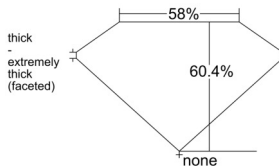

GIA®

FACSIMILE

GIA REPORT 7531863260

Verify this report at GIA.edu

GIA NATURAL DIAMOND DOSSIER®

November 17, 2025
GIA Report Number 7531863260
Shape and Cutting Style ..... Heart Brilliant
Measurements ..... 5.15 x 5.90 x 3.56 mm

GRADING RESULTS

Carat Weight ..... 0.70 carat
Color Grade ..... F
Clarity Grade VVS1

ADDITIONAL GRADING INFORMATION

Polish ..... Excellent
Symmetry ..... Very Good
Fluorescence ..... Medium Blue
Clarity Characteristics ..... Pinpoint, Feather
Inscription(s): GIA 7531863260

PROPORTIONS

Profile not to actual proportions

GRADING SCALES

GIA COLOR SCALE		GIA CLARITY SCALE	
COLORLESS	D	VERY VERY SLIGHTLY INCLUDED	FLAWLESS
	E		INTERNALLY FLAWLESS
	F		VVS₁
	G		VVS₂
	H		VS₁
	I		VS₂
	J		SI₁
	K		SI₂
	L		I₁
	M		I₂
NEAR COLORLESS	N	SLIGHTLY INCLUDED	I₃
	O		
	P		
	Q		
FAINT	R		
	S		
	T		
	U		
VERT LIGHT	V		
	W		
	X		
	Y		
LIGHT	Z