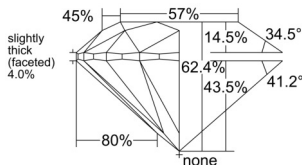

GIA®

FACSIMILE

GIA REPORT

7531882159

Verify this report at GIA.edu

GIA NATURAL DIAMOND DOSSIER®

November 03, 2025
GIA Report Number 7531882159
Shape and Cutting Style ..... Round Brilliant
Measurements ..... 4.17 - 4.19 x 2.61 mm

GRADING RESULTS

Carat Weight ..... 0.28 carat
Color Grade ..... F
Clarity Grade VS2
Cut Grade ..... Excellent

ADDITIONAL GRADING INFORMATION

Polish ..... Excellent
Symmetry ..... Excellent
Fluorescence ..... None
Clarity Characteristics ..... Knot, Cloud, Feather
Inscription(s): GIA 7531882159

PROPORTIONS

Profile to actual proportions