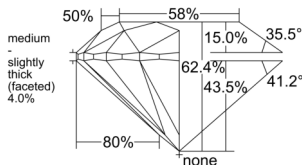

GIA®

FACSIMILE

GIA REPORT 7531902078

Verify this report at GIA.edu

GIA NATURAL DIAMOND DOSSIER®

November 04, 2025
GIA Report Number 7531902078
Shape and Cutting Style ..... Round Brilliant
Measurements ..... 5.78 - 5.82 x 3.62 mm

GRADING RESULTS

Carat Weight ..... 0.75 carat
Color Grade ..... E
Clarity Grade S11
Cut Grade ..... Excellent

ADDITIONAL GRADING INFORMATION

Polish ..... Excellent
Symmetry ..... Excellent
Fluorescence ..... None
Clarity Characteristics ..... Crystal, Feather
Inscription(s): GIA 7531902078

PROPORTIONS

GRADING SCALES

GIA COLOR SCALE

COLOURLESS	D
	E
	F
	G
	H
	I
	J
NEAR COLOURLESS	K
	L
FAIN	M
	N
	O
	P
VERY LIGHT	Q
	R
	S
	T
	U
	V
	W
	X
	Y
LIGHT	Z

GIA CLARITY SCALE

FLAWLESS	INTERNAL FLAWLESS	
		FLAWLESS
VERY VERY SLIGHTLY INCLUDED	VVS₁	
	VVS₂	
VERY SLIGHTLY INCLUDED	VS₁	
	VS₂	
SLIGHTLY INCLUDED	SI₁	
	SI₂	
INCLUDED	I₁	
	I₂	
	I₃	

GIA CUT SCALE

EXCELLENT
VERY GOOD
GOOD
FAIR
POOR