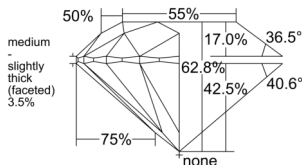

GIA®

FACSIMILE

GIA REPORT

7531959608

Verify this report at GIA.edu

GIA NATURAL DIAMOND DOSSIER®

November 11, 2025
GIA Report Number 7531959608
Shape and Cutting Style ..... Round Brilliant
Measurements ..... 5.35 - 5.38 x 3.37 mm

GRADING RESULTS

Carat Weight ..... 0.60 carat
Color Grade ..... G
Clarity Grade VVS1
Cut Grade ..... Excellent

ADDITIONAL GRADING INFORMATION

Polish ..... Excellent
Symmetry ..... Excellent
Fluorescence ..... Faint
Clarity Characteristics..... Pinpoint, Cloud, Feather, Cavity
Inscription(s): GIA 7531959608

PROPORTIONS

Profile to actual proportions

GRADING SCALES

GIA COLOR SCALE

COLORLESS	D
	E
	F
	G
	H
	I
	J
NEAR COLORLESS	K
	L
	M
	N
	O
	P
	Q
	R
	S
	T
	U
	V
	W
	X
	Y
LIGHT	Z

GIA CLARITY SCALE

FLAWLESS	EXCELLENT	
INTERNALLY FLAWLESS		
VERY VERY SLIGHTLY INCLUDED	VERY GOOD	
VVS₁		
VVS₂		
VS₁	GOOD	
VS₂		
SLIGHTLY INCLUDED	FAIR	
SI₁		
SI₂		
INCLUDED	POOR	
		I₁
		I₂
I₃