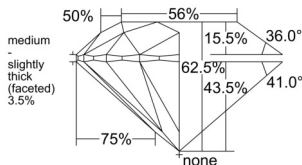

GIA®

FACSIMILE

GIA REPORT 7531984913

Verify this report at GIA.edu

GIA NATURAL DIAMOND DOSSIER®

November 12, 2025
GIA Report Number 7531984913
Shape and Cutting Style ..... Round Brilliant
Measurements ..... 4.70 - 4.73 x 2.95 mm

GRADING RESULTS

Carat Weight ..... 0.40 carat
Color Grade ..... G
Clarity Grade VVS1
Cut Grade ..... Excellent

ADDITIONAL GRADING INFORMATION

Polish ..... Excellent
Symmetry ..... Excellent
Fluorescence ..... Medium Blue
Clarity Characteristics ..... Pinpoint, Surface Graining
Inspection(s): GIA 7531984913

PROPORTIONS

GRADING SCALES

GIA COLOR SCALE

COLORESS	D
	E
	F
	G
	H
	I
	J
NEAR COLORESS	K
	L
FANIT	M
	N
	O
	P
VERY LIGHT	R
	S
	T
	U
	V
	W
	X
	Y
LIGHT	Z

GIA CLARITY SCALE

FLAWLESS	VERY VERY SLIGHTLY INCLUDED	VS₁	VS₂	VS₁	VS₂	SL₁	SL₂	I₁	I₂	I₃	
											FLAWLESS
INTERNALLY FLAWLESS	VERY SLIGHTLY INCLUDED										

GIA CUT SCALE

EXCELLENT
VERY GOOD
GOOD
FAIR
POOR