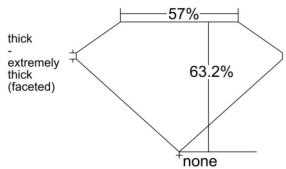

GIA®

FACSIMILE

GIA REPORT 7532025554

Verify this report at GIA.edu

GIA NATURAL DIAMOND DOSSIER®

August 04, 2025
GIA Report Number 7532025554
Shape and Cutting Style ..... Pear Brilliant
Measurements ..... 5.59 x 3.72 x 2.35 mm

GRADING RESULTS

Carat Weight ..... 0.30 carat
Color Grade ..... F
Clarity Grade SI2

ADDITIONAL GRADING INFORMATION

Polish ..... Excellent
Symmetry ..... Good
Fluorescence ..... None
Clarity Characteristics..... Feather, Crystal
Inscription(s): GIA 7532025554

PROPORTIONS

Profile not to actual proportions

GRADING SCALES

GIA COLOR SCALE		GIA CLARITY SCALE			
COLORLESS	D	VERY VERY SLIGHTLY INCLUDED	FLAWLESS		
	E		INTERNALLY FLAWLESS		
	F	VERY SLIGHTLY INCLUDED	VVS₁		
	G		VVS₂		
	H		VS₁		
	NEAR COLORLESS	I	SLIGHTLY INCLUDED	VS₂	
		J		SI₁	
		FAINT	K	INCLUDED	SI₂
			L		I₁
			M		I₂
VERT LIGHT	N	LIGHT	I₃		
	O				
	P				
	Q				
	R