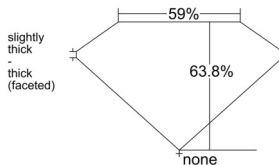

GIA®

FACSIMILE

GIA REPORT 7532115858

Verify this report at GIA.edu

GIA NATURAL DIAMOND DOSSIER®

August 12, 2025
GIA Report Number 7532115858
Shape and Cutting Style ..... Pear Brilliant
Measurements ..... 5.57 x 3.75 x 2.39 mm

GRADING RESULTS

Carat Weight ..... 0.30 carat
Color Grade ..... D
Clarity Grade VS1

ADDITIONAL GRADING INFORMATION

Polish ..... Excellent
Symmetry ..... Very Good
Fluorescence ..... None
Clarity Characteristics..... Crystal, Feather, Pinpoint
Inscription(s): GIA 7532115858

PROPORTIONS

Profile not to actual proportions

GRADING SCALES

GIA COLOR SCALE		GIA CLARITY SCALE	
COLORLESS	D	VERY VERY SLIGHTLY INCLUDED	FLAWLESS
	E		INTERNALLY FLAWLESS
	F		VS₁
	G		VS₂
	H		VS₁
	I		VS₂
	J		SI₁
	K		SI₂
	L		I₁
	M		I₂
NEAR COLORLESS	N	SLIGHTLY INCLUDED	I₃
	O		
	P		
	Q		
FAINT	R		
	S		
	T		
	U		
VERT LIGHT	V		
	W		
	X		
	Y		
LIGHT	Z