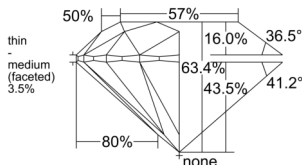

GIA®

FACSIMILE

GIA REPORT 7532156359

Verify this report at GIA.edu

GIA NATURAL DIAMOND DOSSIER®

August 20, 2025
GIA Report Number 7532156359
Shape and Cutting Style ..... Round Brilliant
Measurements ..... 4.67 - 4.71 x 2.97 mm

GRADING RESULTS

Carat Weight ..... 0.40 carat
Color Grade ..... G
Clarity Grade VVS1
Cut Grade ..... Excellent

ADDITIONAL GRADING INFORMATION

Polish ..... Excellent
Symmetry ..... Excellent
Fluorescence ..... Faint
Clarity Characteristics ..... Pinpoint, Feather
Inscription(s): GIA 7532156359

PROPORTIONS

GRADING SCALES

GIA COLOR SCALE

COLOREDNESS	D
	E
	F
	G
	H
	I
	J
NEAR COLORLESS	K
	L
	M
	N
	O
	P
	Q
	R
	S
	T
	U
	V
	W
	X
	Y
	Z

GIA CLARITY SCALE

FLAWLESS	INTERNAL FLAWLESS	EXCELLENT	
VERY VERY SLIGHTLY INCLUDED	VVS₁	VERY GOOD	
	VVS₂		
VERY SLIGHTLY INCLUDED	VS₁	GOOD	
	VS₂		
SLIGHTLY INCLUDED	SI₁	FAIR	
	SI₂		
INCLUDED	I₁	POOR	
	I₂		
	I₃		

GIA CUT SCALE

EXCELLENT
VERY GOOD
GOOD
FAIR
POOR