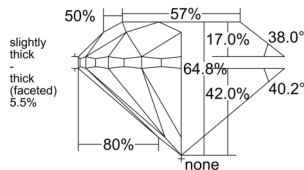

GIA®

FACSIMILE

GIA REPORT 7532157251

Verify this report at GIA.edu

GIA NATURAL DIAMOND DOSSIER®

August 18, 2025
GIA Report Number 7532157251
Shape and Cutting Style ..... Round Brilliant
Measurements ..... 4.77 - 4.81 x 3.10 mm

GRADING RESULTS

Carat Weight ..... 0.46 carat
Color Grade ..... E
Clarity Grade VS1
Cut Grade ..... Very Good

ADDITIONAL GRADING INFORMATION

Polish ..... Very Good
Symmetry ..... Very Good
Fluorescence ..... Strong Blue
Clarity Characteristics..... Crystal, Needle, Pinpoint, Cloud
Inspection(s): GIA 7532157251

PROPORTIONS

Profile to actual proportions

GRADING SCALES

GIA COLOR SCALE

COLORESS	D
	E
	F
	G
	H
	I
	J
NEAR COLORLESS	K
	L
Faint	M
	N
	O
	P
Very Light	Q
	R
	S
	T
	U
	V
	W
	X
	Y
Light	Z

GIA CLARITY SCALE

VERY VERY SLIGHTLY INCLUDED	FLAWLESS
	INTERNALLY FLAWLESS
VERY SLIGHTLY INCLUDED	VVS₁
	VVS₂
SLIGHTLY INCLUDED	VS₁
	VS₂
INCLUDED	SI₁
	SI₂
	I₁
	I₂
	I₃

GIA CUT SCALE

EXCELLENT
VERY GOOD
GOOD
FAIR
POOR