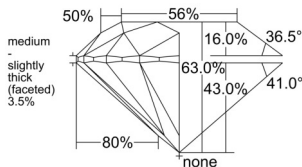

GIA®

FACSIMILE

GIA REPORT 7532230655

Verify this report at GIA.edu

GIA NATURAL DIAMOND DOSSIER®

August 28, 2025
GIA Report Number 7532230655
Shape and Cutting Style ..... Round Brilliant
Measurements ..... 4.25 - 4.29 x 2.69 mm

GRADING RESULTS

Carat Weight ..... 0.30 carat
Color Grade ..... F
Clarity Grade VVS1
Cut Grade ..... Excellent

ADDITIONAL GRADING INFORMATION

Polish ..... Excellent
Symmetry ..... Excellent
Fluorescence ..... Medium Blue
Clarity Characteristics ..... Pinpoint
Inscription(s): GIA 7532230655

PROPORTIONS

GRADING SCALES

GIA COLOR SCALE

COLORLESS	D
	E
	F
	G
	H
	I
	J
NEAR COLORLESS	K
	L
FAIN	M
	N
	O
	P
	Q
VERY LIGHT	R
	S
	T
	U
	V
	W
	X
	Y
LIGHT	Z

GIA CLARITY SCALE

FLAWLESS	INTERNAL FLAWLESS	
		FLAWLESS
VERY VERY SLIGHTLY INCLUDED	VVS₁	
	VVS₂	
VERY SLIGHTLY INCLUDED	VS₁	
	VS₂	
SLIGHTLY INCLUDED	SI₁	
	SI₂	
INCLUDED	I₁	
	I₂	
	I₃	

GIA CUT SCALE

EXCELLENT
VERY GOOD
GOOD
FAIR
POOR