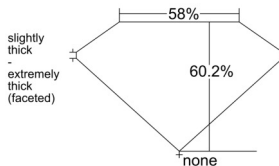

GIA®

FACSIMILE

GIA REPORT 7532236616

Verify this report at GIA.edu

GIA NATURAL DIAMOND DOSSIER®

August 26, 2025
GIA Report Number 7532236616
Shape and Cutting Style ..... Heart Brilliant
Measurements ..... 5.42 x 6.39 x 3.85 mm

GRADING RESULTS

Carat Weight ..... 0.80 carat
Color Grade ..... D
Clarity Grade VS2

ADDITIONAL GRADING INFORMATION

Polish ..... Excellent
Symmetry ..... Excellent
Fluorescence ..... None
Clarity Characteristics ..... Crystal
Inscription(s): GIA 7532236616

PROPORTIONS

Profile not to actual proportions

GRADING SCALES

GIA COLOR SCALE		GIA CLARITY SCALE			
COLORLESS	D	VERY VERY SLIGHTLY INCLUDED	FLAWLESS		
	E		INTERNALLY FLAWLESS		
	F	VERY SLIGHTLY INCLUDED	VVS₁		
	G		VVS₂		
	H		VS₁		
	NEAR COLORLESS	I	SLIGHTLY INCLUDED	VS₂	
		J		SI₁	
		FAINT	K	INCLUDED	SI₂
			L		I₁
			M		I₂
VERT LIGHT	N	INCLUDED	I₃		
	O				
	P				
	Q				
	R				
LIGHT	S				
	T				
	U				
	V				
	W				
X					
Y					
Z