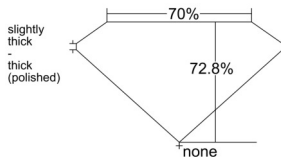

GIA®

FACSIMILE

GIA REPORT 7532285036

Verify this report at GIA.edu

GIA NATURAL DIAMOND DOSSIER®

September 05, 2025
GIA Report Number 7532285036
Shape and Cutting Style ..... **Square Modified Brilliant**
Measurements ..... 5.23 x 5.22 x 3.80 mm

GRADING RESULTS

Carat Weight ..... 0.92 carat
Color Grade ..... H
Clarity Grade VS1

ADDITIONAL GRADING INFORMATION

Polish ..... Excellent
Symmetry ..... Very Good
Fluorescence ..... None
Clarity Characteristics..... Cloud, Feather, Needle, Pinpoint
Inscription(s): GIA 7532285036

PROPORTIONS

Profile not to actual proportions

GRADING SCALES

GIA COLOR SCALE		GIA CLARITY SCALE			
COLORLESS	D	VERY VERY SLIGHTLY INCLUDED	FLAWLESS		
	E		INTERNALLY FLAWLESS		
	F	VERY SLIGHTLY INCLUDED	VVS₁		
	G		VVS₂		
	H		VS₁		
	NEAR COLORLESS	I	SLIGHTLY INCLUDED	VS₂	
		J		SI₁	
		FAINT	K	INCLUDED	SI₂
			L		I₁
			M		I₂
VERT LIGHT	N	LIGHT	I₃		
	O				
	P				
	Q				
	R