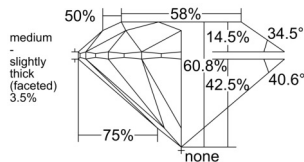

GIA®

FACSIMILE

GIA REPORT

7532373646

Verify this report at GIA.edu

GIA NATURAL DIAMOND DOSSIER®

September 11, 2025
GIA Report Number 7532373646
Shape and Cutting Style ..... Round Brilliant
Measurements ..... 5.42 - 5.44 x 3.30 mm

GRADING RESULTS

Carat Weight ..... 0.60 carat
Color Grade ..... D
Clarity Grade VS1
Cut Grade ..... Excellent

ADDITIONAL GRADING INFORMATION

Polish ..... Excellent
Symmetry ..... Excellent
Fluorescence ..... None
Clarity Characteristics..... Crystal, Needle, Pinpoint
Inscription(s): GIA 7532373646

PROPORTIONS

Profile to actual proportions

GRADING SCALES

GIA COLOR SCALE

COLOREDNESS	D
	E
	F
	G
	H
	I
	J
NEAR COLORLESS	K
	L
FADING	M
	N
	O
	P
VERY LIGHT	Q
	R
	S
	T
	U
	V
	W
	X
	Y
LIGHT	Z

GIA CLARITY SCALE

FLAWLESS	VERY VERY SLIGHTLY INCLUDED	VS₁	VS₂	VS₁	VS₂	SI₁	SI₂	I₁	I₂	I₃		
											FLAWLESS	INTERNALLY FLAWLESS

GIA CUT SCALE

EXCELLENT
VERY GOOD
GOOD
FAIR
POOR