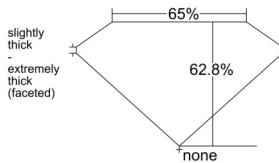

GIA®

FACSIMILE

GIA REPORT 7532458914

Verify this report at GIA.edu

GIA NATURAL DIAMOND DOSSIER®

October 15, 2025
GIA Report Number 7532458914
Shape and Cutting Style ..... Marquise Brilliant
Measurements ..... 6.44 x 3.58 x 2.25 mm

GRADING RESULTS

Carat Weight ..... 0.30 carat
Color Grade ..... H
Clarity Grade VS1

ADDITIONAL GRADING INFORMATION

Polish ..... Excellent
Symmetry ..... Very Good
Fluorescence ..... None
Clarity Characteristics ..... Crystal
Inscription(s): GIA 7532458914

PROPORTIONS

Profile not to actual proportions

GRADING SCALES

GIA COLOR SCALE		GIA CLARITY SCALE			
COLORLESS	D	VERY VERY SLIGHTLY INCLUDED	FLAWLESS		
	E		INTERNALLY FLAWLESS		
	F	VERY SLIGHTLY INCLUDED	VVS₁		
	G		VVS₂		
	H		VS₁		
	NEAR COLORLESS	I	SLIGHTLY INCLUDED	VS₂	
		J		SI₁	
		FAINT	K	INCLUDED	SI₂
			L		I₁
			M		I₂
VERT LIGHT	N	LIGHT	I₃		
	O				
	P				
	Q				
	R