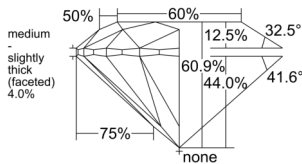

GIA®

FACSIMILE

GIA REPORT

7532483181

Verify this report at GIA.edu

GIA NATURAL DIAMOND DOSSIER®

September 20, 2025
GIA Report Number 7532483181
Shape and Cutting Style ..... Round Brilliant
Measurements ..... 5.66 - 5.69 x 3.45 mm

GRADING RESULTS

Carat Weight ..... 0.68 carat
Color Grade ..... D
Clarity Grade VS2
Cut Grade ..... Excellent

ADDITIONAL GRADING INFORMATION

Polish ..... Excellent
Symmetry ..... Excellent
Fluorescence ..... Medium Blue
Clarity Characteristics..... Crystal, Cloud, Feather
Inscription(s): GIA 7532483181

PROPORTIONS

Profile to actual proportions