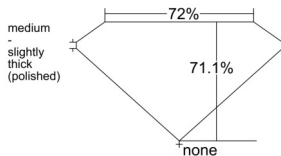

GIA®

FACSIMILE

GIA REPORT 7532504827

Verify this report at GIA.edu

GIA NATURAL DIAMOND DOSSIER®

September 23, 2025
GIA Report Number 7532504827
Shape and Cutting Style ..... Square Modified Brilliant
Measurements ..... 5.27 x 5.13 x 3.65 mm

GRADING RESULTS

Carat Weight ..... 0.80 carat
Color Grade ..... D
Clarity Grade VS1

ADDITIONAL GRADING INFORMATION

Polish ..... Excellent
Symmetry ..... Excellent
Fluorescence ..... None
Clarity Characteristics ..... Crystal
Inscription(s): GIA 7532504827

PROPORTIONS

Profile not to actual proportions

GRADING SCALES

GIA COLOR SCALE		GIA CLARITY SCALE			
COLORLESS	D	VERY VERY SLIGHTLY INCLUDED	FLAWLESS		
	E		INTERNALLY FLAWLESS		
	F	VERY SLIGHTLY INCLUDED	VVS₁		
	G		VVS₂		
	H		VS₁		
	NEAR COLORLESS	I	SLIGHTLY INCLUDED	VS₂	
		J		SI₁	
		FAINT	K	INCLUDED	SI₂
			L		I₁
			M		I₂
N			I₃		
VERT LIGHT	O	NOT GRADED			
	P				
	Q				
	R				
	S				
	T				
LIGHT	U				
	V				
	W				
	X				
Y					
Z