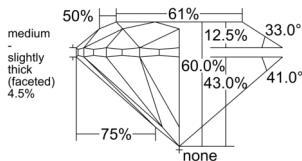

GIA®

FACSIMILE

GIA REPORT 7532505343

Verify this report at GIA.edu

GIA NATURAL DIAMOND DOSSIER®

September 22, 2025
GIA Report Number 7532505343
Shape and Cutting Style ..... Round Brilliant
Measurements ..... 4.30 - 4.34 x 2.59 mm

GRADING RESULTS

Carat Weight ..... 0.30 carat
Color Grade ..... F
Clarity Grade VS1
Cut Grade ..... Excellent

ADDITIONAL GRADING INFORMATION

Polish ..... Excellent
Symmetry ..... Excellent
Fluorescence ..... None
Clarity Characteristics ..... Feather, Pinpoint
Inscription(s): GIA 7532505343

PROPORTIONS

Profile to actual proportions

GRADING SCALES

GIA COLOR SCALE	GIA CLARITY SCALE	GIA CUT SCALE	
D	FLAWLESS	EXCELLENT	
E	INTERNALLY FLAWLESS		
F		VVS₁	VERY GOOD
G	VVS₂		
H	VS₁	GOOD	
I	VS₂		
J	SI₁	FAIR	
K	SI₂		
L	I₁	POOR	
M	I₂		
N	I₃		
O			
P			
Q			
R			
S			
T			
U			
V			
W			
X			
Y			
Z