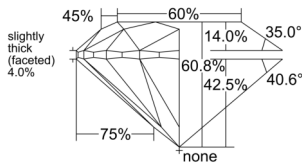

GIA®

FACSIMILE

GIA REPORT 7532544406

Verify this report at gia.edu

GIA NATURAL DIAMOND DOSSIER®

September 26, 2025
GIA Report Number **7532544406**
Shape and Cutting Style ..... **Round Brilliant**
Measurements ..... **5.05 - 5.09 x 3.08 mm**

GRADING RESULTS

Carat Weight ..... **0.50 carat**
Color Grade ..... **G**
Clarity Grade **VS1**
Cut Grade ..... **Excellent**

ADDITIONAL GRADING INFORMATION

Polish ..... **Excellent**
Symmetry ..... **Very Good**
Fluorescence ..... **None**
Clarity Characteristics..... **Cloud, Feather**
Inscription(s): **GIA 7532544406**

PROPORTIONS

Profile to actual proportions