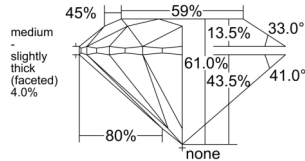

GIA®

FACSIMILE

GIA REPORT

7532657146

Verify this report at GIA.edu

GIA NATURAL DIAMOND DOSSIER®

October 08, 2025
GIA Report Number 7532657146
Shape and Cutting Style ..... Round Brilliant
Measurements ..... 4.64 - 4.67 x 2.84 mm

GRADING RESULTS

Carat Weight ..... 0.38 carat
Color Grade ..... G
Clarity Grade VVS1
Cut Grade ..... Excellent

ADDITIONAL GRADING INFORMATION

Polish ..... Excellent
Symmetry ..... Excellent
Fluorescence ..... Faint
Clarity Characteristics ..... Pinpoint, Feather
Inscription(s): GIA 7532657146

PROPORTIONS

Profile to actual proportions

GRADING SCALES

GIA COLOR SCALE	GIA CLARITY SCALE	GIA CUT SCALE	
D	FLAWLESS	EXCELLENT	
E	INTERNALLY FLAWLESS		
F		VVS₁	VERY GOOD
G	VVS₂		
H	VS₁	GOOD	
I	VS₂		
J	SI₁	FAIR	
K	SI₂		
L	I₁	POOR	
M	I₂		
N	I₃		
O			
P			
Q			
R			
S			
T			
U			
V			
W			
X			
Y			
Z