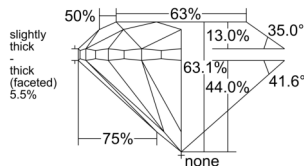

GIA®

FACSIMILE

GIA REPORT 7532684279

Verify this report at gia.edu

GIA NATURAL DIAMOND DOSSIER®

October 13, 2025
GIA Report Number 7532684279
Shape and Cutting Style ..... Round Brilliant
Measurements ..... 4.59 - 4.67 x 2.92 mm

GRADING RESULTS

Carat Weight ..... 0.40 carat
Color Grade ..... H
Clarity Grade S11
Cut Grade ..... Very Good

ADDITIONAL GRADING INFORMATION

Polish ..... Excellent
Symmetry ..... Good
Fluorescence ..... Faint
Clarity Characteristics.. Crystal, Cloud, Feather, Indented Natural
Inscription(s): GIA 7532684279

PROPORTIONS

Profile to actual proportions