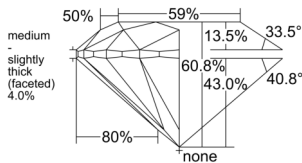

GIA®

FACSIMILE

GIA REPORT

7532702311

Verify this report at GIA.edu

GIA NATURAL DIAMOND DOSSIER®

October 10, 2025
GIA Report Number 7532702311
Shape and Cutting Style ..... Round Brilliant
Measurements ..... 4.55 - 4.57 x 2.77 mm

GRADING RESULTS

Carat Weight ..... 0.35 carat
Color Grade ..... G
Clarity Grade VS1
Cut Grade ..... Excellent

ADDITIONAL GRADING INFORMATION

Polish ..... Excellent
Symmetry ..... Excellent
Fluorescence ..... None
Clarity Characteristics ..... Cloud, Needle
Inscription(s): GIA 7532702311

PROPORTIONS

Profile to actual proportions

GRADING SCALES

GIA COLOR SCALE

COLORLESS	D
	E
	F
	G
	H
	I
	J
NEAR COLORLESS	K
	L
Faint	M
	N
	O
	P
	Q
	R
	S
	T
	U
	V
	W
	X
	Y
Light	Z

GIA CLARITY SCALE

FLAWLESS	VERY VERY SLIGHTLY INCLUDED	VS₁	VS₂	VS₁	VS₂	SI₁	SI₂	I₁	I₂	I₃		
											FLAWLESS	INTERNALLY FLAWLESS

GIA CUT SCALE

EXCELLENT
VERY GOOD
GOOD
FAIR
POOR