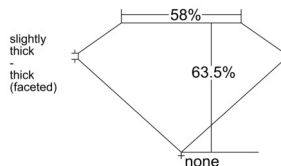

GIA®

FACSIMILE

GIA REPORT 7532759551

Verify this report at GIA.edu

GIA NATURAL DIAMOND DOSSIER®

October 15, 2025
GIA Report Number 7532759551
Shape and Cutting Style ..... Pear Brilliant
Measurements ..... 6.45 x 4.30 x 2.73 mm

GRADING RESULTS

Carat Weight ..... 0.44 carat
Color Grade ..... D
Clarity Grade VS1

ADDITIONAL GRADING INFORMATION

Polish ..... Excellent
Symmetry ..... Excellent
Fluorescence ..... Faint
Clarity Characteristics ..... Cloud, Pinpoint
Inscription(s): GIA 7532759551

PROPORTIONS

Profile not to actual proportions

GRADING SCALES

GIA COLOR SCALE		GIA CLARITY SCALE			
COLORLESS	D	VERY VERY SLIGHTLY INCLUDED	FLAWLESS		
	E		INTERNALLY FLAWLESS		
	F	VERY SLIGHTLY INCLUDED	VS₁		
	G		VS₂		
	H		VS₁		
	NEAR COLORLESS	I	SLIGHTLY INCLUDED	VS₂	
		J		SI₁	
		FAINT	K	INCLUDED	SI₂
			L		I₁
			M		I₂
VERT LIGHT	N	LIGHT	I₃		
	O				
	P				
	Q				
	R				
	S				
	T