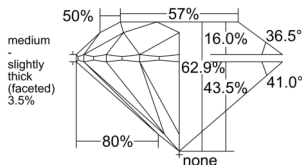

GIA®

FACSIMILE

GIA REPORT 7532922255

Verify this report at GIA.edu

GIA NATURAL DIAMOND DOSSIER®

November 06, 2025
GIA Report Number 7532922255
Shape and Cutting Style ..... Round Brilliant
Measurements ..... 4.81 - 4.85 x 3.04 mm

GRADING RESULTS

Carat Weight ..... 0.44 carat
Color Grade ..... F
Clarity Grade VVS2
Cut Grade ..... Excellent

ADDITIONAL GRADING INFORMATION

Polish ..... Excellent
Symmetry ..... Excellent
Fluorescence ..... None
Clarity Characteristics..... Cloud, Needle, Feather, Pinpoint
Inscription(s): GIA 7532922255

PROPORTIONS

GRADING SCALES

GIA COLOR SCALE

COLORLESS	D
	E
	F
	G
	H
	I
	J
NEAR COLORLESS	K
	L
Faint	M
	N
	O
	P
Very Light	Q
	R
	S
	T
	U
	V
Light	W
	X
	Y
	Z

GIA CLARITY SCALE

FLAWLESS	INTERNAL FLAWLESS	
		FLAWLESS
VERY VERY SLIGHTLY INCLUDED	VVS₁	
	VVS₂	
VERY SLIGHTLY INCLUDED	VS₁	
	VS₂	
SLIGHTLY INCLUDED	SI₁	
	SI₂	
INCLUDED	I₁	
	I₂	
	I₃	

GIA CUT SCALE

EXCELLENT
VERY GOOD
GOOD
FAIR
POOR