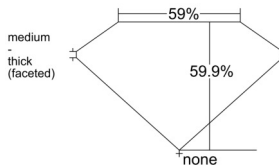

GIA®

FACSIMILE

GIA REPORT 7532927482

Verify this report at GIA.edu

GIA NATURAL DIAMOND DOSSIER®

November 06, 2025
GIA Report Number 7532927482
Shape and Cutting Style ..... Heart Brilliant
Measurements ..... 4.82 x 5.66 x 3.39 mm

GRADING RESULTS

Carat Weight ..... 0.54 carat
Color Grade ..... E
Clarity Grade SI1

ADDITIONAL GRADING INFORMATION

Polish ..... Excellent
Symmetry ..... Excellent
Fluorescence ..... None
Clarity Characteristics ..... Feather
Inscription(s): GIA 7532927482

PROPORTIONS

Profile not to actual proportions

GRADING SCALES

GIA COLOR SCALE		GIA CLARITY SCALE	
COLORLESS	D	VERY VERY SLIGHTLY INCLUDED	FLAWLESS
	E		INTERNALLY FLAWLESS
	F		VVS₁
	G		VVS₂
	H		VS₁
	I		VS₂
	J		SI₁
	K		SI₂
	L		I₁
	M		I₂
NEAR COLORLESS	N	SLIGHTLY INCLUDED	I₃
	O		
	P		
	Q		
FAINT	R		
	S		
	T		
	U		
VERT LIGHT	V		
	W		
	X		
	Y		
LIGHT	Z